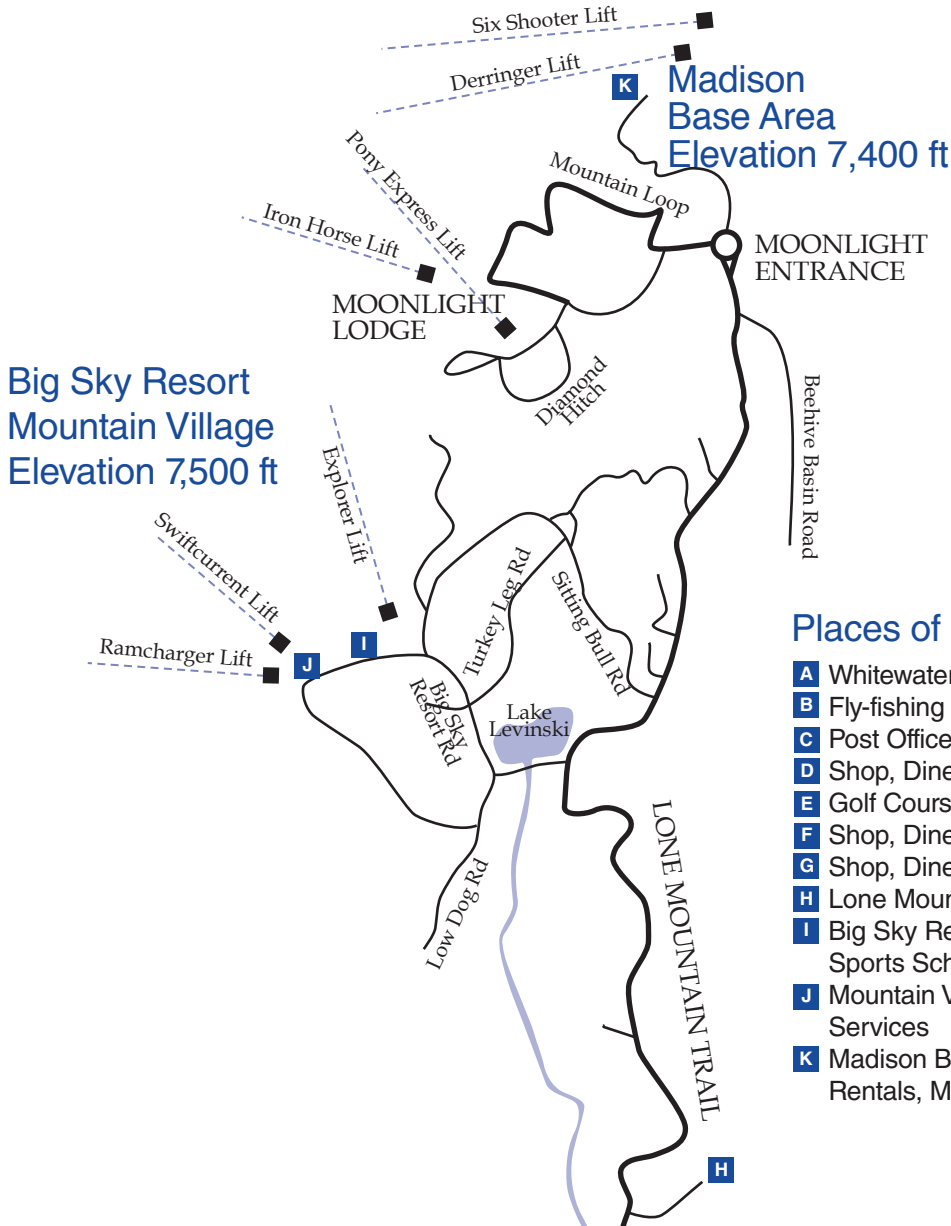

BIG SKY RESORT VICINITY MAP

Big Sky Resort
Mountain Village
Elevation 7,500 ft

Madison
Base Area
Elevation 7,400 ft

Places of Interest

- A** Whitewater Rafting in the Gallatin Canyon
- B** Fly-fishing Outfitters in Gallatin Canyon
- C** Post Office
- D** Shop, Dine at Meadow Center
- E** Golf Course
- F** Shop, Dine at Town Center
- G** Shop, Dine at West Fork Meadows
- H** Lone Mountain Ranch - Cross Country Skiing
- I** Big Sky Resort - Lift Tickets, Rentals, Mountain Sports School
- J** Mountain Village - Shopping, Restaurants, Services
- K** Madison Base Area (day use only) - Lift Tickets, Rentals, Mountain Sports School, Shop, Dine