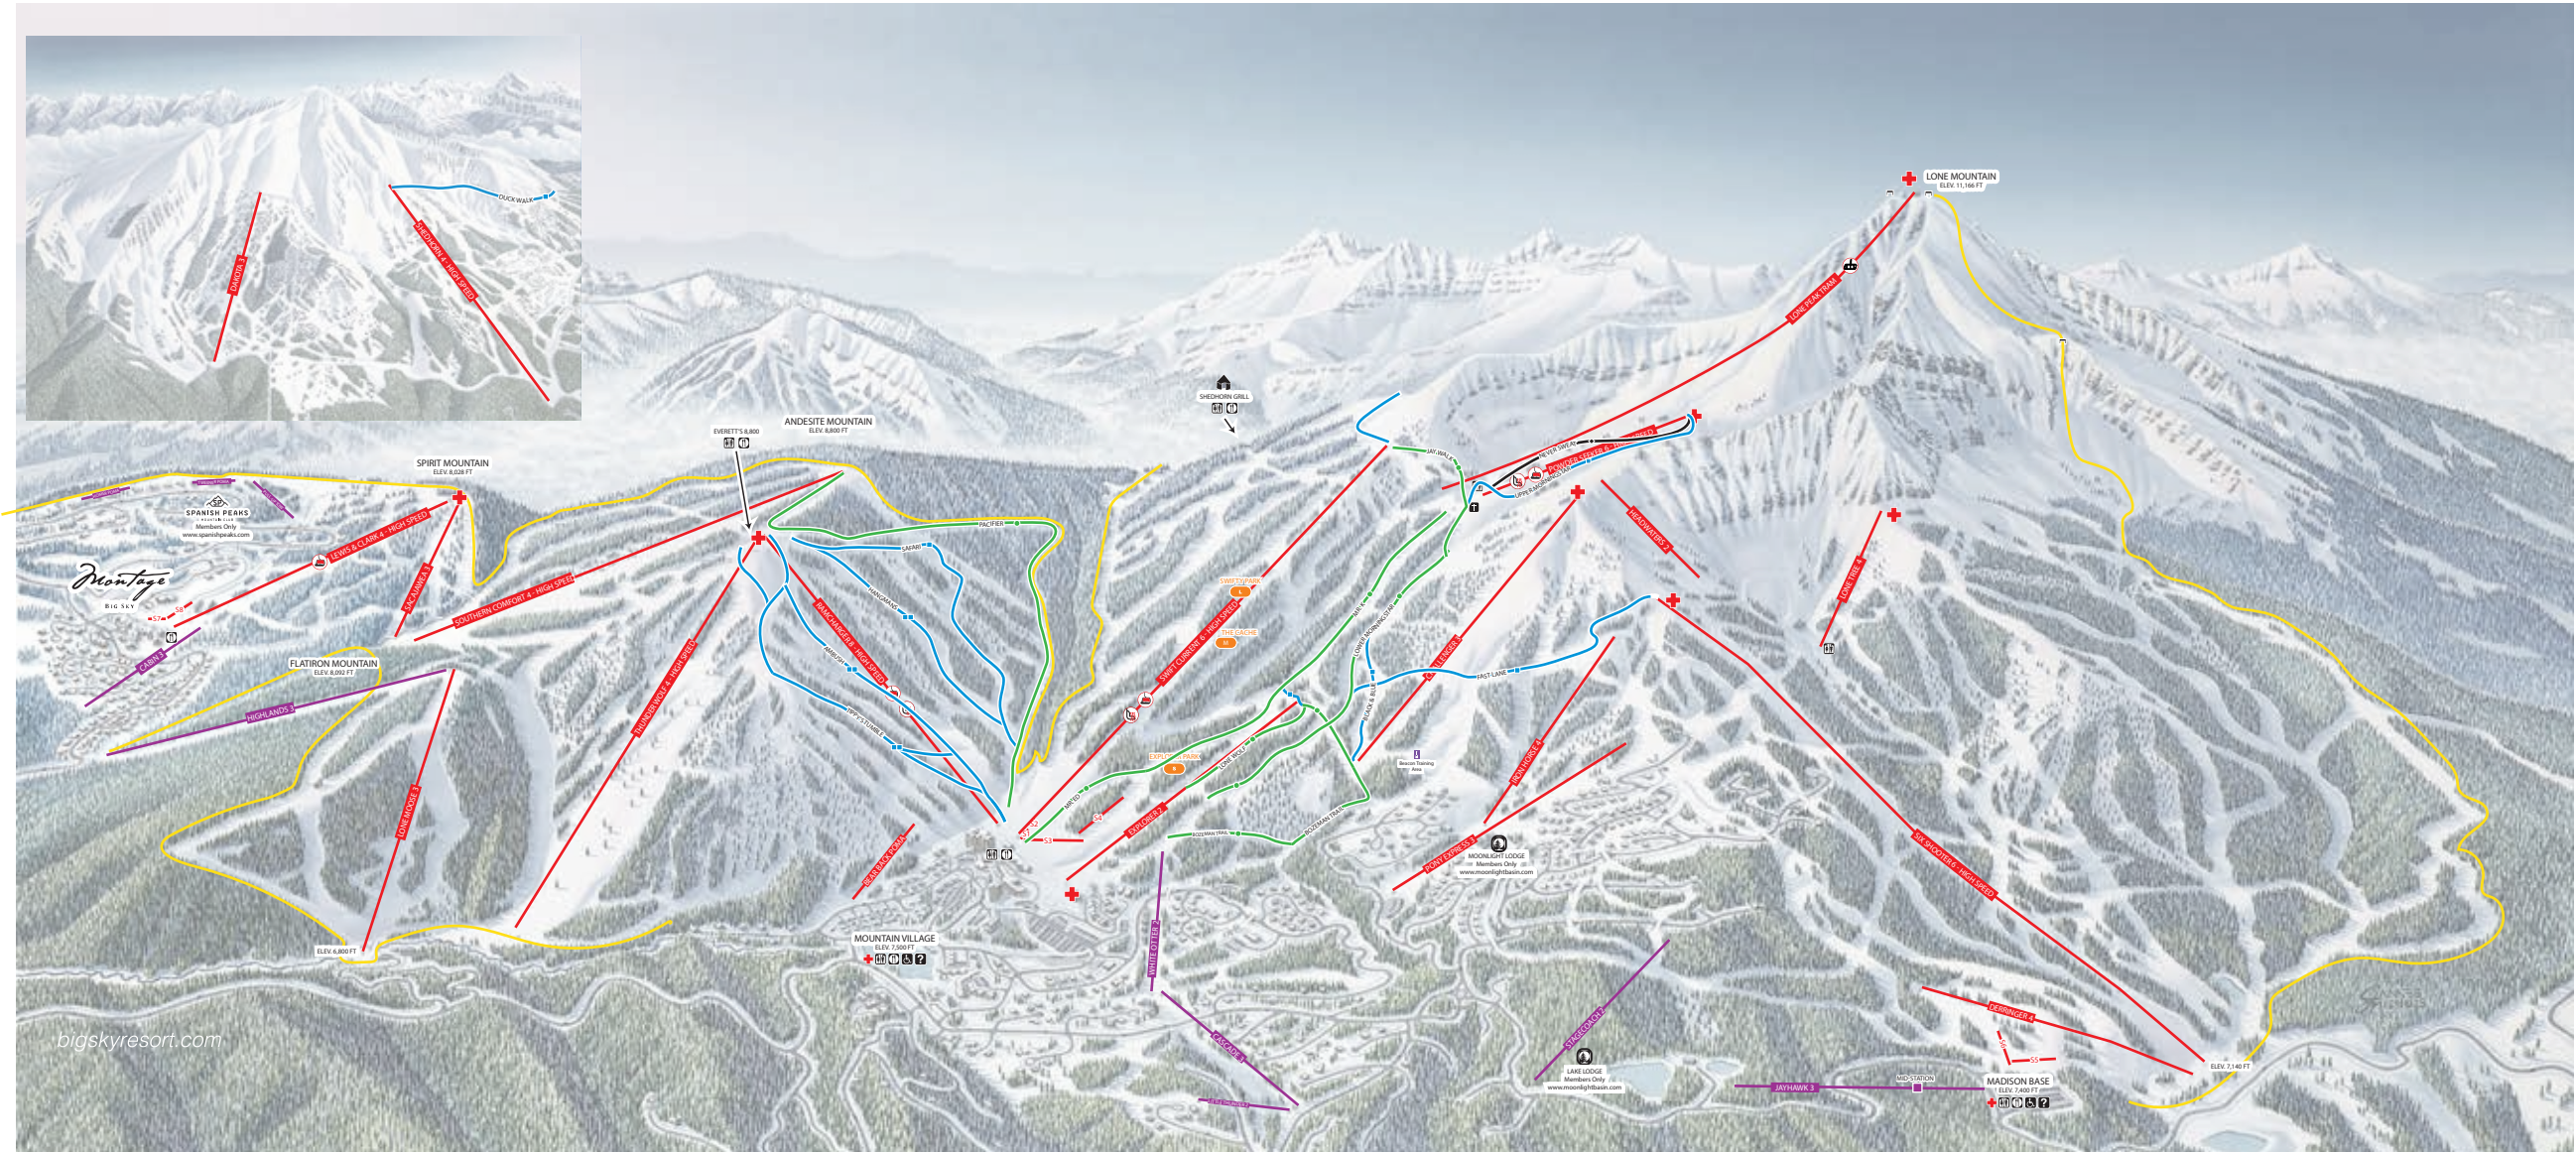

RAMCHARGER TRAILS	STATUS
● Pacifier	AM
■ Safari	AM
■ Bear Back	✓
■ Africa	✓
■ Hangman's	PM
■ Ambush	PM
■ Ambush Meadows	✓
■ Tippy's Tumble	PM
■ Old Tippy's	✓
■ Silver Knife	✓

THUNDER WOLF TRAILS	STATUS
■ Low Dog	✘
■ Elk Park Ridge	✘
■ Big Horn	✘

SPIRIT MOUNTAIN TRAILS	STATUS
● Upper K1 Return	✘
● Lower K1 Return	✘
● Clubhouse Loop	✘
● Take A Bough	✘
● Rudy	✘
■ Hook Em Home	✘
■ Robbie's Runout	✘
■ Chuckles	✘

SOUTHERN COMFORT TRAILS	STATUS
● Deep South	✘
● Sacajawea	✘
● Little Ewe	✘
● Yellow Brick Road	✘
■ El Dorado	✘
■ Ponderosa	✘

LONE MOOSE TRAILS	STATUS
● Little Calf	✘
● Little Dogie	✘
● To Southern Comfort	✘
● Lone Moose Access	✘

SWIFT CURRENT TRAILS	STATUS
● Mountain Village Learning Area	AM
● Mr. K	AM
● Jay Walk	AM
● Lower Morning Star	AM
■ BRT Road	✓
■ Black & Blue	AM
■ Huntley Hollow	✓
■ Crazy Horse	✓
■ Marmot Meadows	✘
■ Lobo	✘
■ Calamity Jane	✓
■ Lobo Meadows	✘
■ Chuck's Run	✘

EXPLORER TRAILS	STATUS
● Mr. Ed	AM
● Lone Wolf	AM
● White Wing	✓
● Bozeman Trail	AM
■ Chet's Knob	✓

BOWL AND TRAM TRAILS	STATUS
■ Upper Morning Star	AM
■ Ski Time	✓
◆ Never Sweat	AM
◆ Gunmount	✓

SHEDHORN & DAKOTA TRAILS	STATUS
■ Duck Walk	AM
■ Skittles Road	✘
■ Cow Flats	✘
■ Upper Sunlight	✘
■ Sunlight	✘
■ Mule Skinner	✘
■ Hippy Highway	✘
■ Lupine	✓
◆ Larkspur	✘
■ Dakota Road	✘
■ Badlands	✘
◆ Cardio Trio	✘