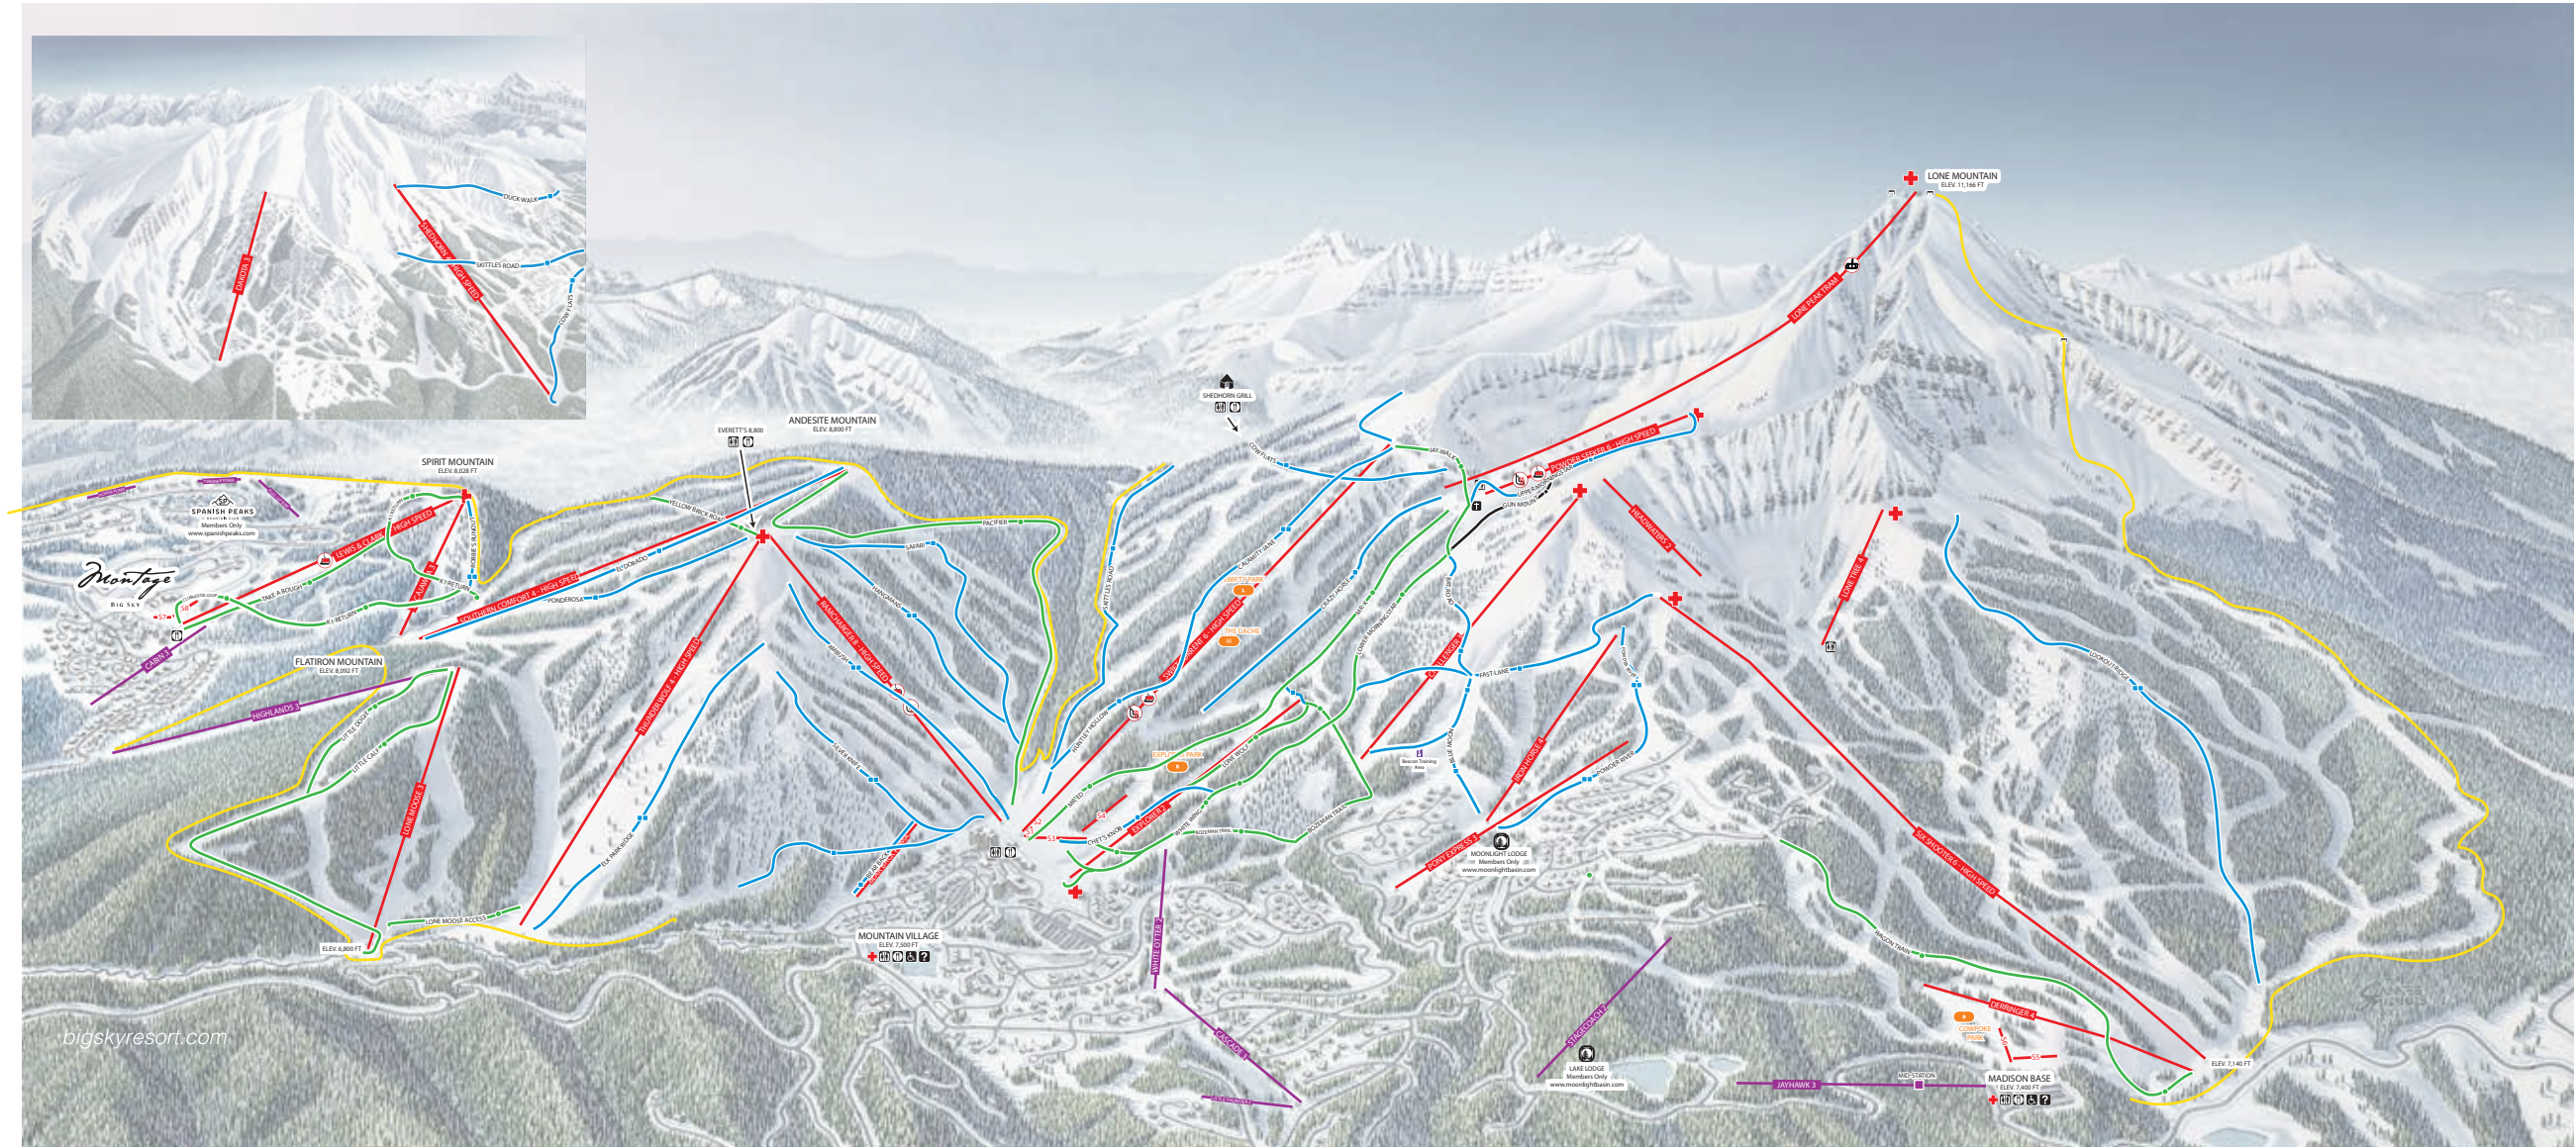

RAMCHARGER TRAILS	STATUS
● Pacifier	AM
■ Safari	AM
■ Bear Back	PM
■ Africa	✓
■ Hangman's	AM
■ Ambush	AM
■ Ambush Meadows	✓
■ Tippy's Tumble	✓
■ Old Tippy's	✓
■ Silver Knife	PM

THUNDER WOLF TRAILS	STATUS
■ Low Dog	✓
■ Elk Park Ridge	PM
■ Big Horn	✓

SPIRIT MOUNTAIN TRAILS	STATUS
● Upper K1 Return	AM
● Lower K1 Return	AM
● Clubhouse Loop	AM
● Take A Bough	AM
■ Rudy	✓
■ Hook Em Home	✓
■ Robbie's Runout	AM
■ Chuckles	✓

SOUTHERN COMFORT TRAILS	STATUS
● Deep South	✓
● Sacajawea	✓
● Little Ewe	✓
● Yellow Brick Road	PM
■ El Dorado	PM
■ Ponderosa	PM

LONE MOOSE TRAILS	STATUS
● Little Calf	PM
● Little Dogie	PM
● To Southern Comfort	✓
● Lone Moose Access	PM

SWIFT CURRENT TRAILS	STATUS
● Mountain Village Learning Area	AM
● Mr. K	AM
● Jay Walk	PM
● Lower Morning Star	PM
■ BRT Road	PM
■ Black & Blue	✓
■ Huntley Hollow	PM
■ Crazy Horse	PM
■ Marmot Meadows	✓
■ Lobo	✓
■ Calamity Jane	PM
■ Lobo Meadows	✓
■ Chuck's Run	✓

EXPLORER TRAILS	STATUS
● Mr. Ed	AM
● Lone Wolf	AM
● White Wing	PM
● Bozeman Trail	PM
■ Chet's Knob	PM

BOWL AND TRAM TRAILS	STATUS
■ Upper Morning Star	AM
■ Ski Time	✓
◆ Never Sweat	✓
◆ Gunmount	AM

SHEDHORN & DAKOTA TRAILS	STATUS
■ Duck Walk	AM
■ Skittles Road	AM
■ Cow Flats	AM
■ Upper Sunlight	✓
■ Sunlight	✓
■ Mule Skinner	✓
■ Hippy Highway	✓
■ Lupine	✓
◆ Larkspur	✓
■ Dakota Road	✓
■ Badlands	✓
◆ Cardio Trio	✓