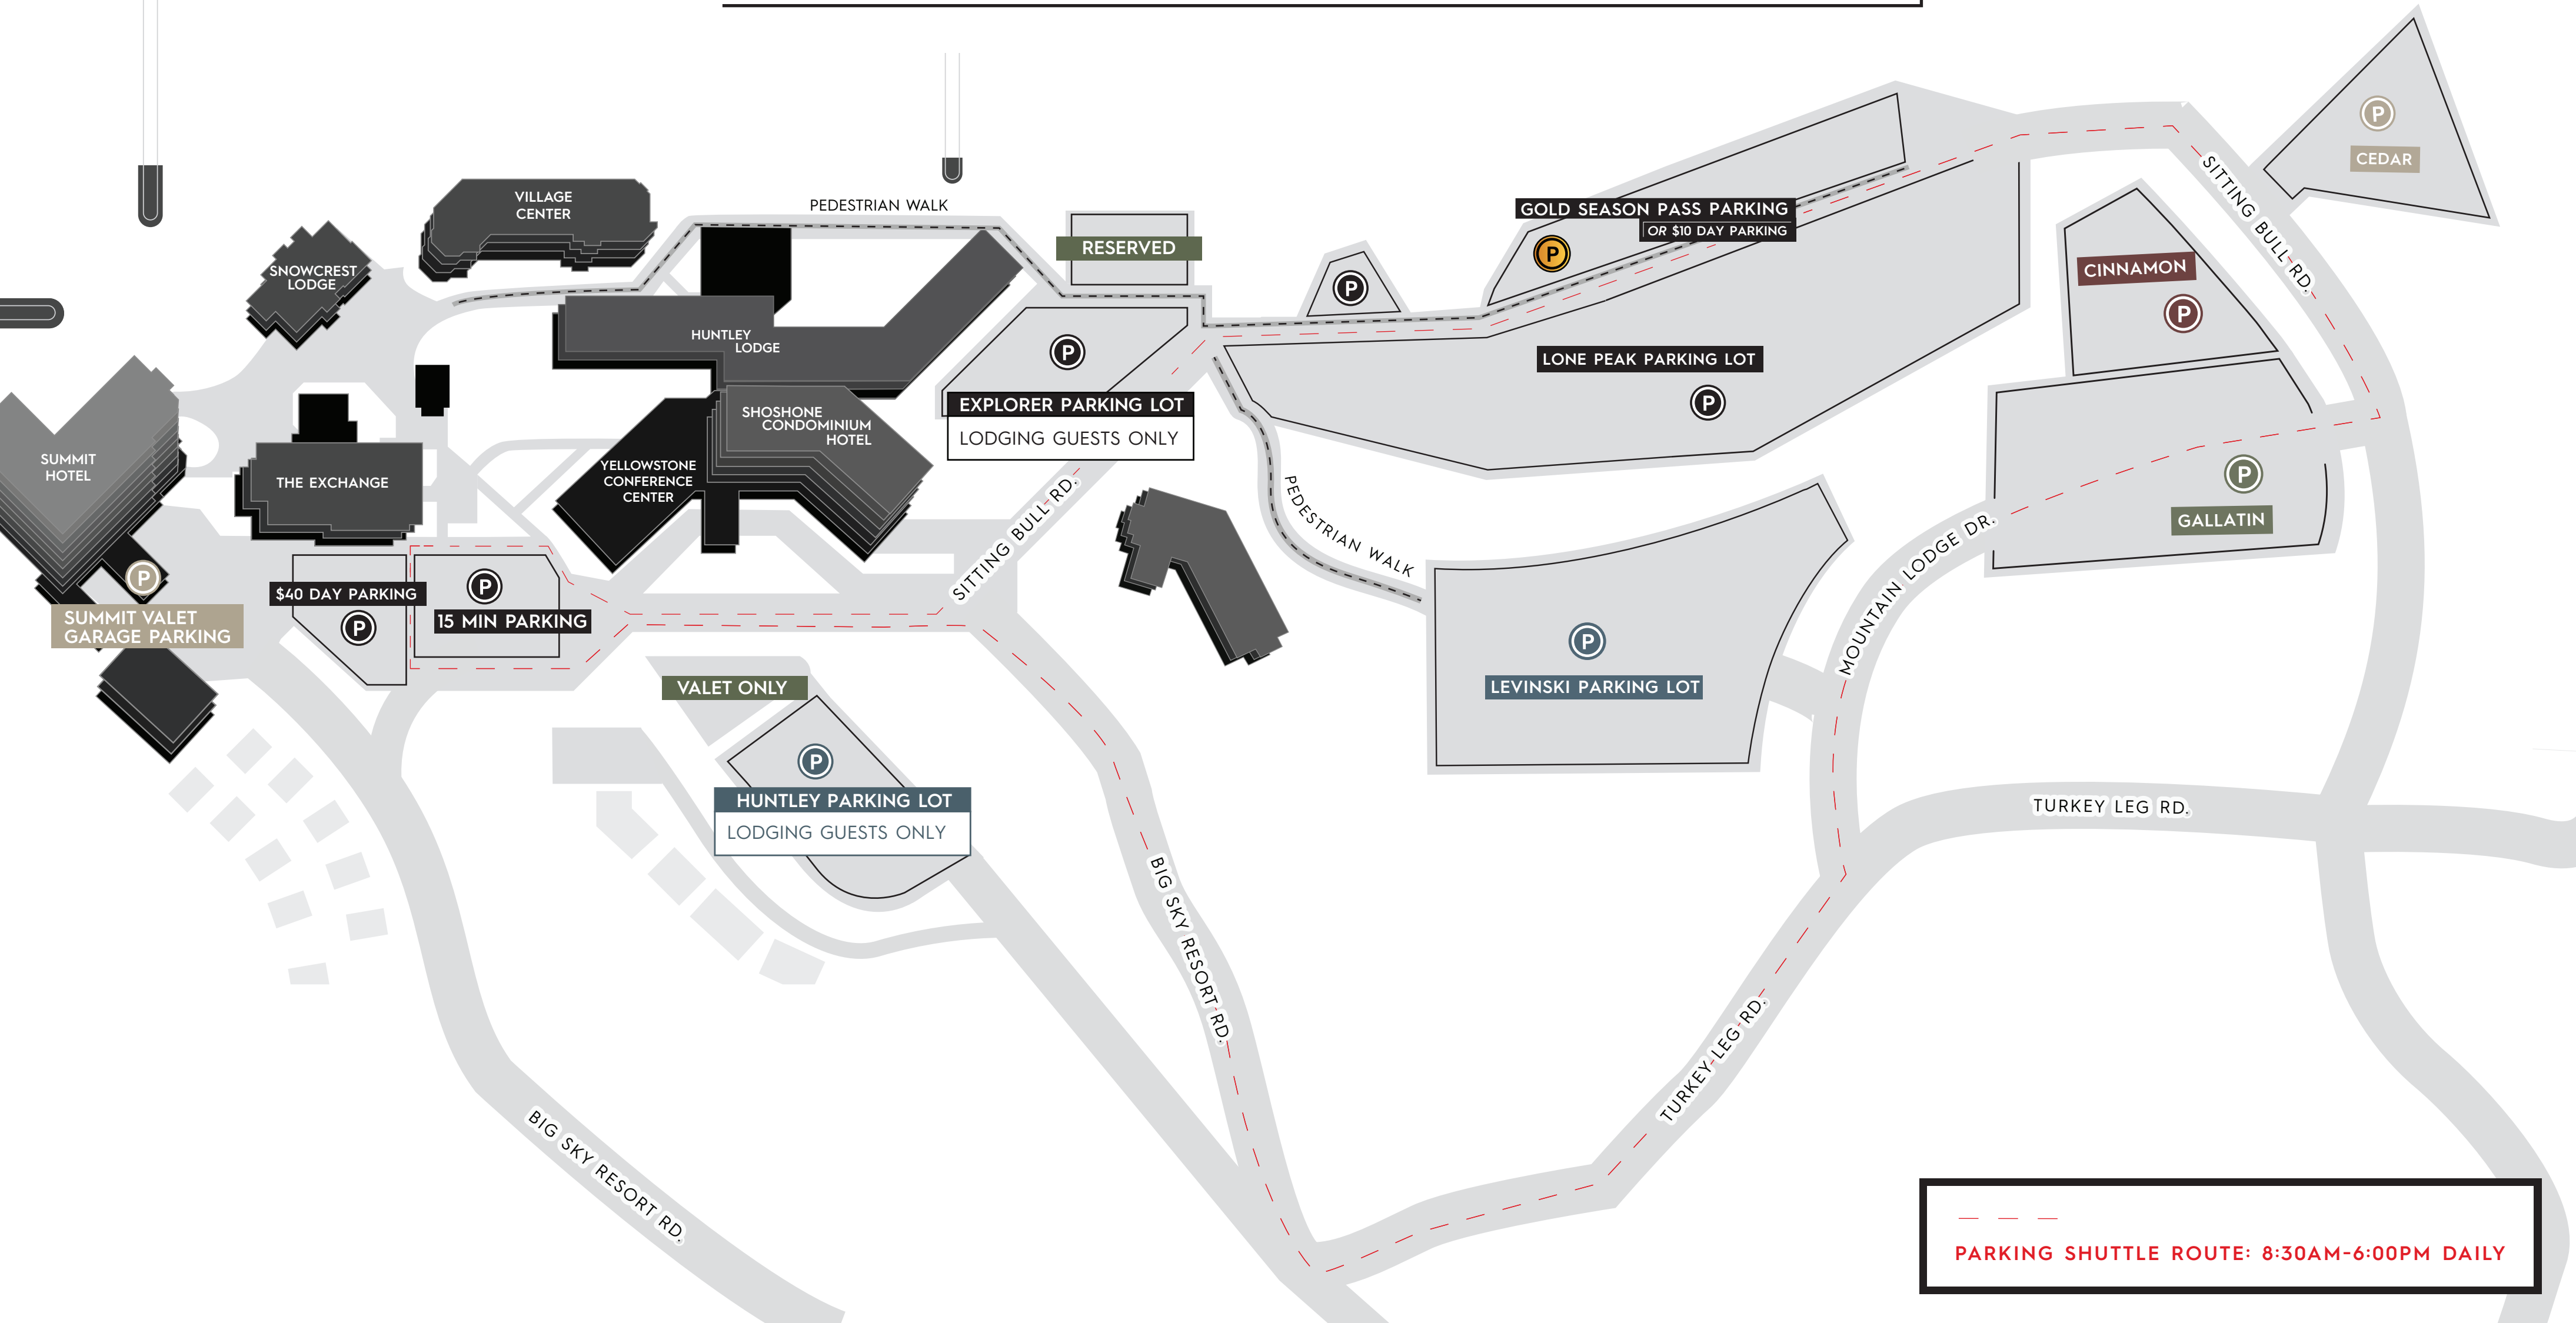

BIG SKY RESORT PARKING GUIDE

PARKING SHUTTLE ROUTE: 8:30AM-6:00PM DAILY